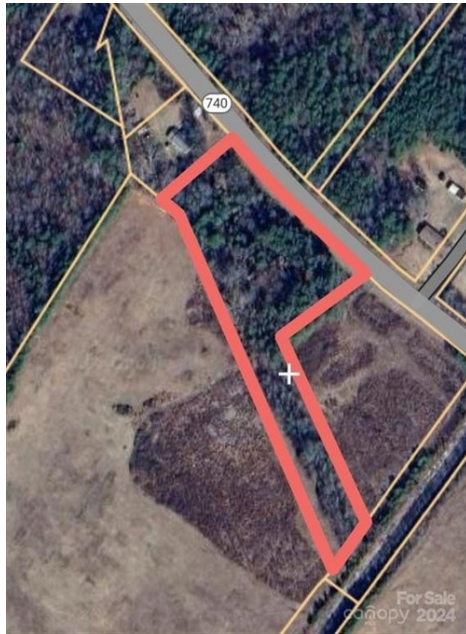

\$ 50,000

Vacant Nc 740 Hwy, New London, NC 28127

- » MLS #: 4141045
- » Land | Lot: 3.8 acres
- » More Info: VacantNc740Hwy.IsForSale.com

Amanda Cody
(980) 581-1399 (Mobile)
amandaearnhardt@yahoo.com
<http://www.acodyrealestate.com>

Hometown Realty Pros, LLC
731 N. 2nd Street, Suite C
Albemarle, NC 28001
(980) 581-1399

3.8 wooded acres in North Stanly District available with Water Tap already in place. This property is within minutes of Badin Lake and Uwharrie National Forest.